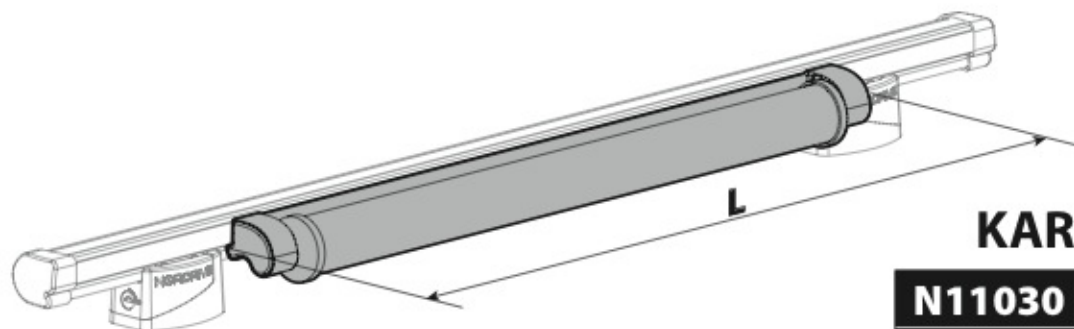

N11001 K-1

LOAD STOPS

N11002 K-2

SPOILER

N11053	K-9	L = 95 cm
N11054	K-11	L = 110 cm

OPTIONALS PER / FOR / FÜR:

Kargo-Plus series

Alluminio / Aluminium