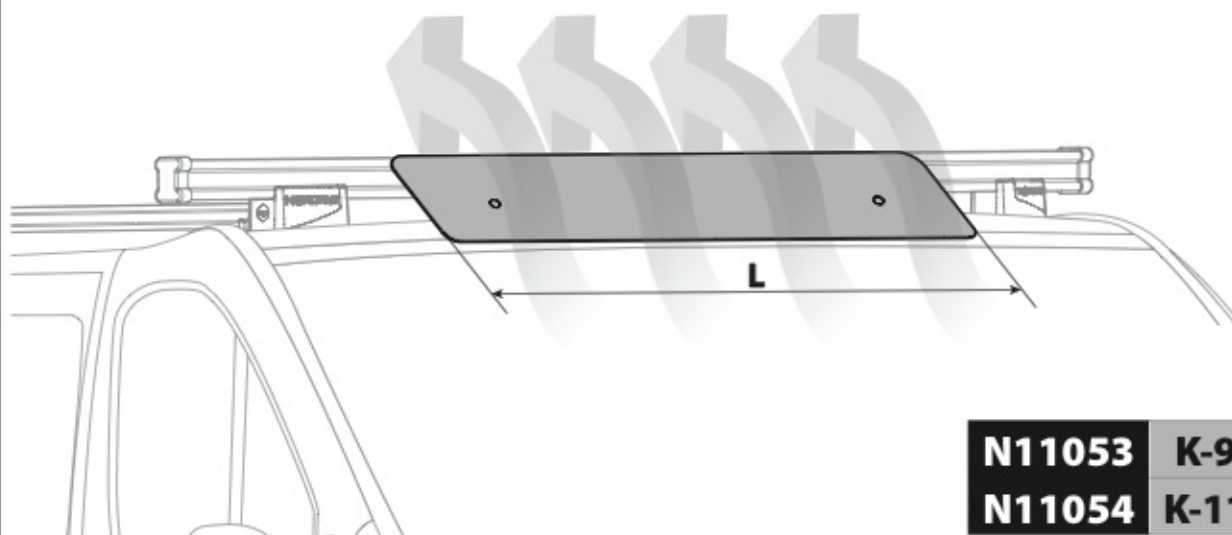

SPOILER

N11053	K-9	L = 95 cm
N11054	K-11	L = 110 cm