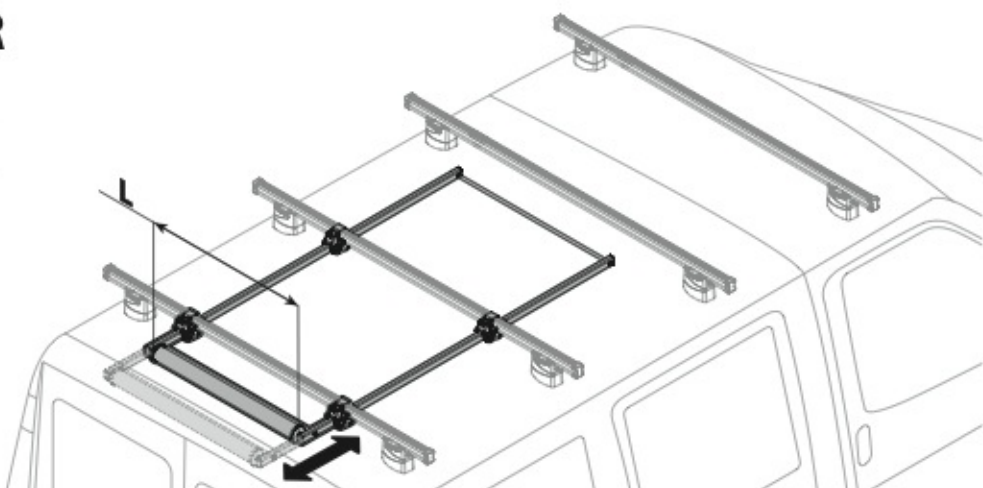

EXTENSION ROLLER

N11020 U-0 L = 64 cm

N11021 U-7 L = 96 cm

NORDRIVE®
TRANSPORT SOLUTIONS

NORDRIVE® is a registered trademark of
LAMPA S.p.A.
Via G. Rossa 53/55, 46019 Viadana (MN) ITALY
Tel. +39 0375 820700
UNI EN ISO 9001:2008 Certified Company
www.nordrive.it
www.lampa.it

91CA0369 r04