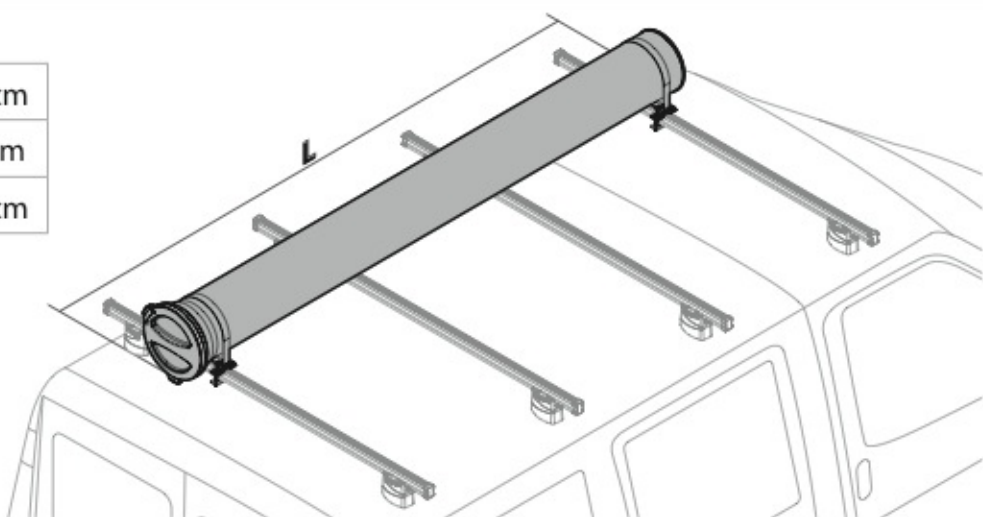

N11050 T200 L = 205 cm

N11051 T300 L = 305 cm

N11052 T400 L = 405 cm

LADDER HOLDER STRAPS

N11065 U-5

LADDER STEP ADAPTER

N11067 U-6

EXTENSION ROLLER