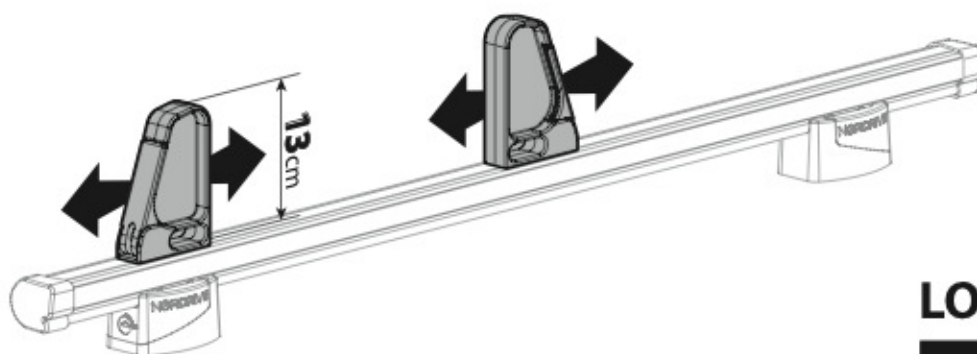

LOAD STOPS

N11031 KP-1