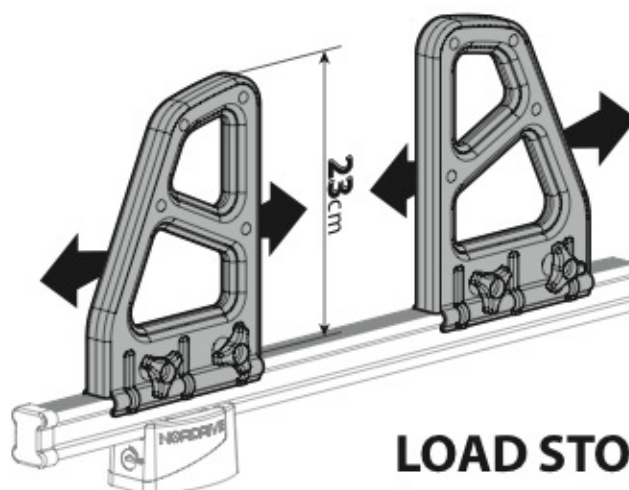

LOAD STOPS

N11002 K-2