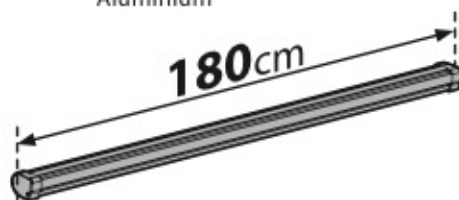

Art. **N10045** x4

NORDRIVE®
TRANSPORT SOLUTIONS