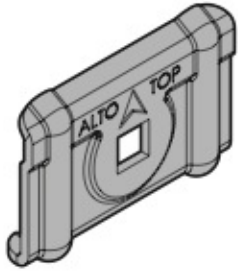

x16

40FE001

x8

60BQ8045

x8

62BB0800

x2

M6x45
60CE6045

x6

M6x60
60CE6060

x8

61ED0611

x8

$\text{ø}6 - \text{ø}15$
82FE0001

x8

60RO004

x8

83FE0002

x8

30PL006

x1

72FE0001

x1

72FE0002