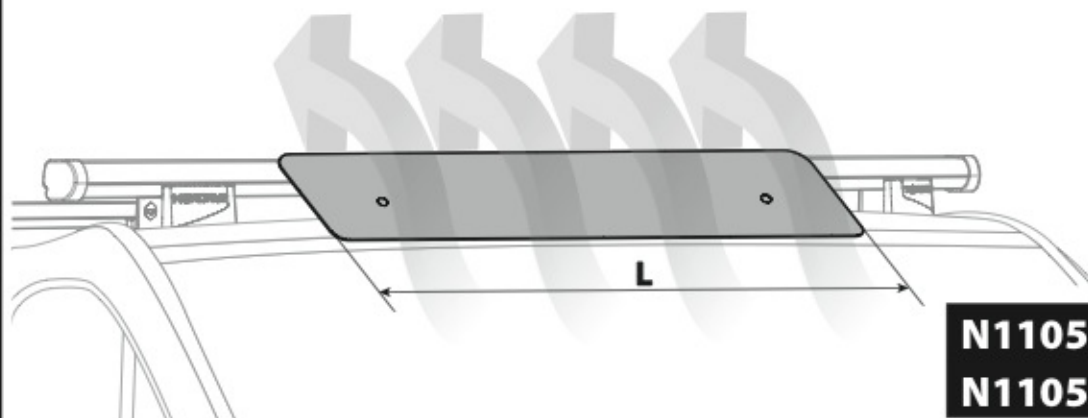

KARGO ROLLER

N11030 KP-0 L = 64 cm

N11034 KP-7 L = 96 cm

LOAD STOPS

N11031 KP-1

EYE-BOLTS

N11033 KP-3

SPOILER