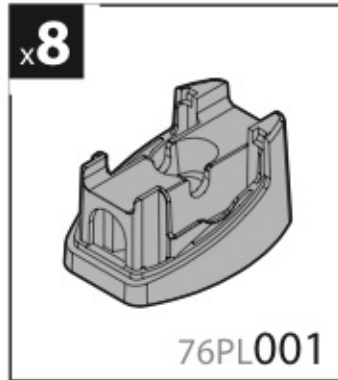

NORDRIVE®

TRANSPORT SOLUTIONS

Art. **N30144**