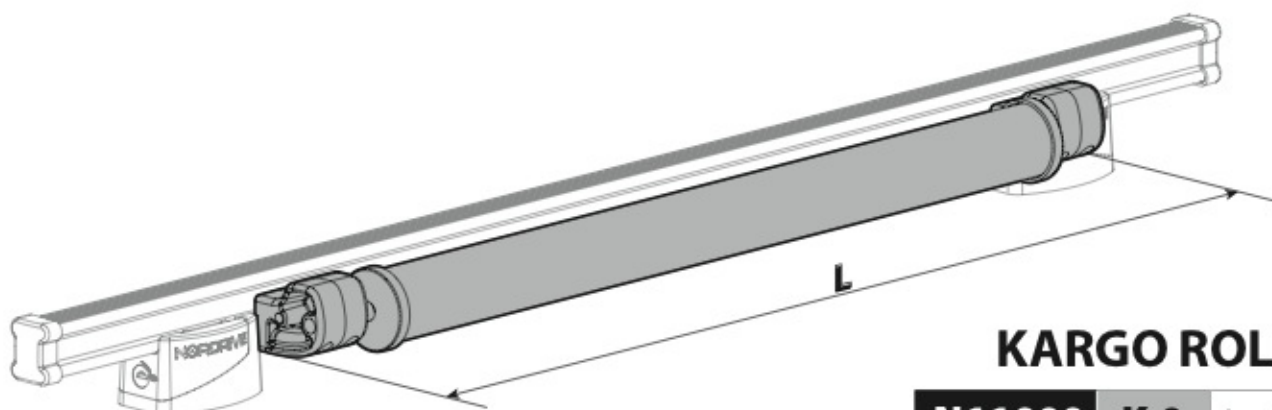

7

8

OPTIONALS PER / FOR / FÜR:

Kargo series

Acciaio / Steel

KARGO ROLLER

N11000	K-0	L = 64 cm
N11003	K-7	L = 96 cm

LOAD STOPS