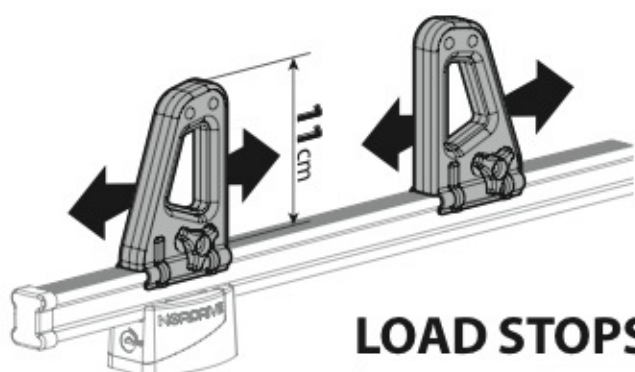

7

8

OPTIONALS PER / FOR / FÜR:

Kargo series

Acciaio / Steel

KARGO ROLLER

N11000	K-0	L = 64 cm
N11003	K-7	L = 96 cm

LOAD STOPS