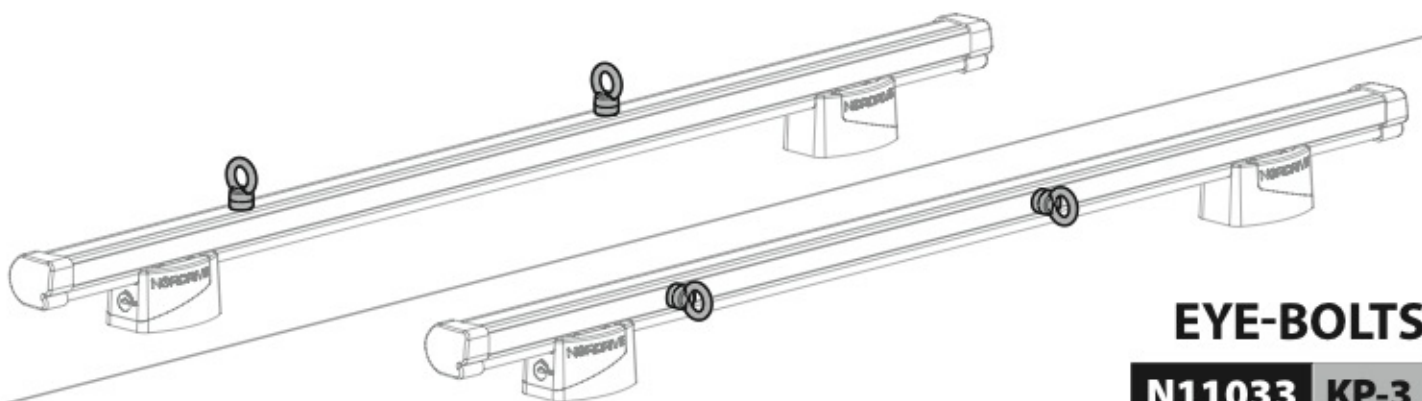

EYE-BOLTS

N11033 KP-3