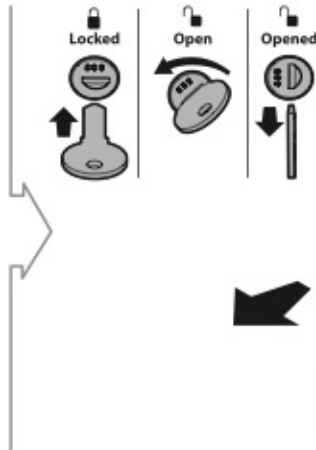

NORDRIVE®

TRANSPORT SOLUTIONS

Art. **N30144**