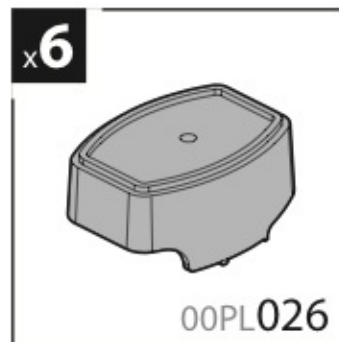

NORDRIVE®

TRANSPORT SOLUTIONS

Art. **N30144**